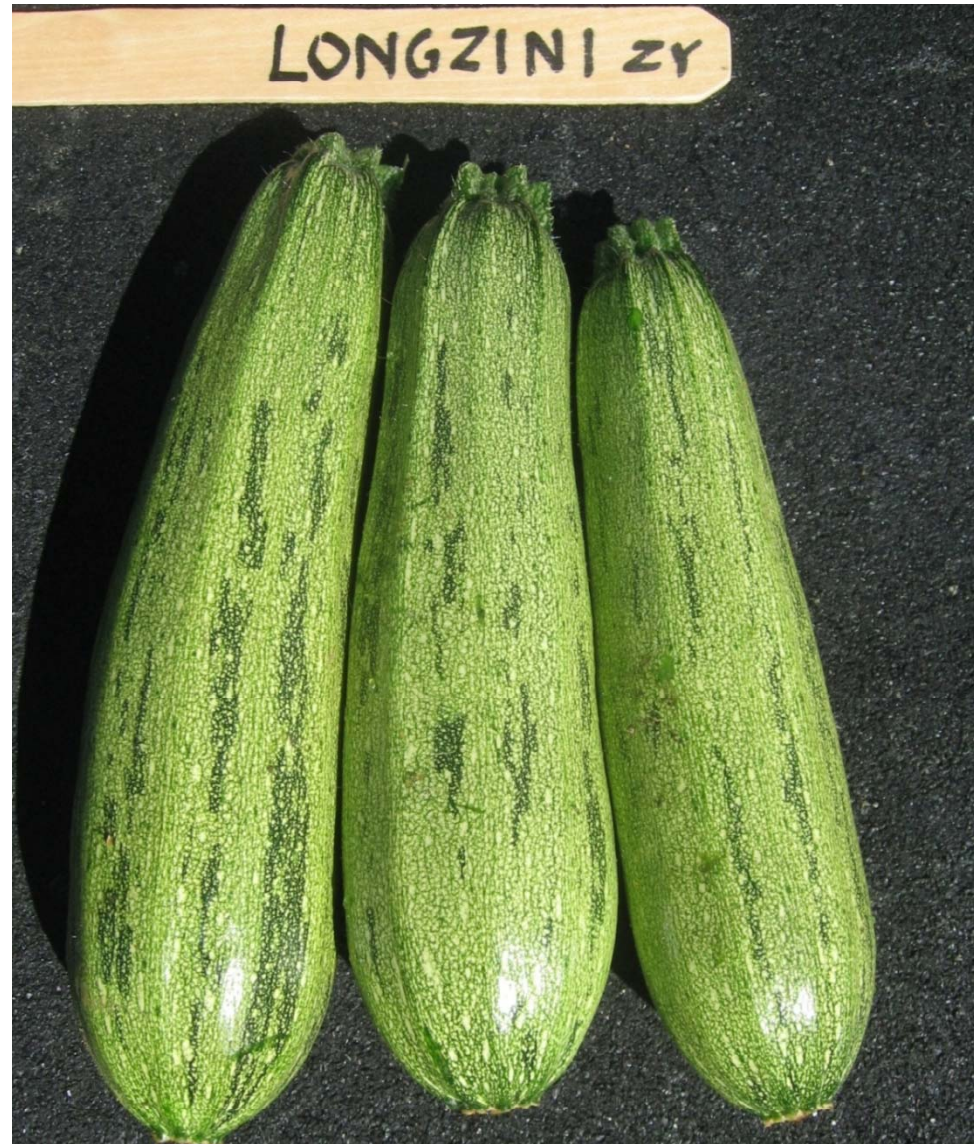

# Hybrid Squash

## **SUPER GREY F1**

CODE : 948060

- ✓ HYBRID GREY ZUCCHINI TYPE
- ✓ VERY PRODUCTIVE
- ✓ EARLY MATURITY
- ✓ LOW LEVEL OF TOLERANCE TO ZUCCHINI YELLOW VIRUS
- ✓ FRESH MARKET FOR THE NORTH AFRICAN AND MEXICAN MARKETS
- ✓ SLOW SEED DEVELOPMENT
- ✓ SINGLE STEM PLANT

**Hybrid Squash**  
**LONGZINI F1**  
**ZYMV tolerant**

CODE : 948075

- ✓ GREYZINI TYPE WITH LONGER FRUIT AND TOLERANCE TO ZYMV
- ✓ APPROX. 22 CM LONG
- ✓ EXTRAORDINARY HIGH PRODUCTION
- ✓ VERY EARLY MATURITY
- ✓ FRESH MARKET AND PROCESSING
- ✓ SLOW SEED DEVELOPMENT
- ✓ SINGLE STEM PLANT

## Hybrid Squash **CLARAZINI F1**

CODE : 948031

- ✓ LIGHT GREEN CASERTA TYPE WITH LONGER FRUIT POPULAR IN THE BRAZILIAN MARKET
- ✓ APPROX. 25 CM LONG
- ✓ EXTRAORDINARY HIGH PRODUCTION
- ✓ VERY EARLY MATURITY
- ✓ FRESH MARKET
- ✓ SLOW SEED DEVELOPMENT
- ✓ SINGLE STEM PLANT