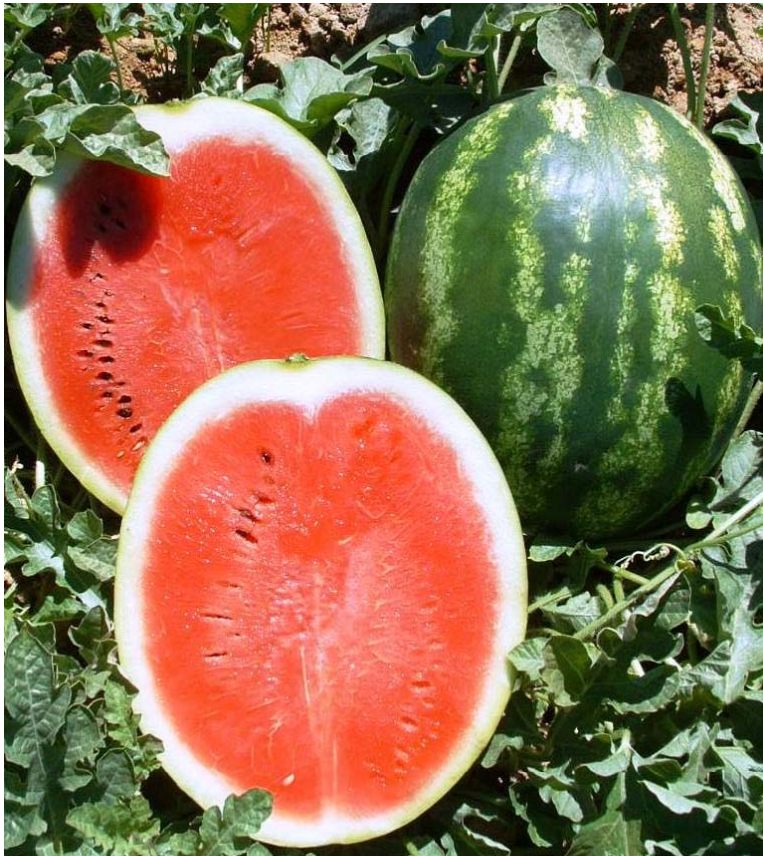

# UNITED GENETICS

**WATERMELON**  
**Diploid**  
**Round**

**MAY 2008**  
**UPDATE**

**Hybrid Watermelon**  
**Diploid Round**  
**BRAZIL CUP F-1**  
**Fus.**

CODE : 963178

- ✓ LARGE SEEDED BIG CRIMSON TYPE  
COMPETING WITH TOP GUN FROM  
SYNGENTA
- ✓ INTENSE RED FLESH
- ✓ VERY SWEET REACHING EASILY  
BRIX 12 IN MANY FIELDS
- ✓ VERY GOOD LEAVE COVER
- ✓ VERY HIGH PRODUCTION
- ✓ GOOD SHELF LIFE
- ✓ LARGE SIZE APPROX 12 KG
- ✓ VERY STRONG FUSARIUM  
RESISTANCE

**Hybrid Watermelon**  
**Diploid Round**  
**EARLY BEAUTY F-1**  
**Fus Tol.**

CODE : 963141

- ✓ VERY EARLY STRIPED CRIMSON TYPE
- ✓ INTENSE RED FLESH
- ✓ VERY SWEET REACHING EASILY BRIX 11.5
- ✓ VERY GOOD LEAVE COVER
- ✓ VERY HIGH PRODUCTION
- ✓ REASONABLE SHELF LIFE CONSIDERING ITS EARLINESS
- ✓ MID SIZE 5-6 KG AVERAGE
- ✓ FUSARIUM TOLERANCE

**Hybrid Watermelon**  
**Diploid Round**  
**EARLY GITANA F-1**  
**Fus Tol.**

CODE : 963144

- ✓ EXTRA EARLY WATERMELON STRIPED "CRISBY" LOOK.
- ✓ INTENSE RED FLESH
- ✓ VERY SWEET 11.5 BRIX AVERAGE
- ✓ REASOBABLE LEAVE COVER
- ✓ HIGH PRODUCTIVITY
- ✓ GOOD SHELF LIFE IF HARVESTED AT EARLY STAGE OF MATURITY
- ✓ MID SIZE AVERAGING 5.5-6.0 KG
- ✓ GOOD FUSARIUM TOLERANCE

# Hybrid Watermelon Diploid Round **ESMERALDA F1**

CODE: 963167

- ✓ MID SIZE BECOMING POPULAR
- ✓ AVERAGE 3.5 KG
- ✓ NEW EXTERNAL DESIGN
- ✓ EXTREMELY HIGH PRODUCTION
- ✓ VERY HIGH UNIFORMITY IN SHAPE AND SIZE
- ✓ SUPERMARKET STANDARD FOR SHAPE AND SHELF LIFE
- ✓ GOOD FOR LONG DISTANCE TRANSPORTATION